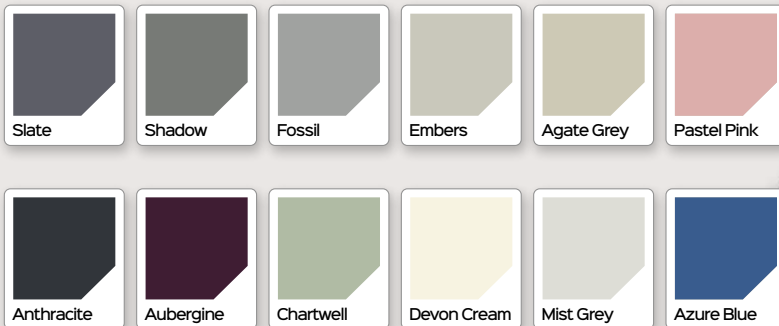

COLOUR RANGE

FIND YOUR PERFECT COLOUR

You can now choose any colour from the extensive RAL range to personalise your door.

STANDARD COLOURS

Available in a range of 7 standard external colours.

UNLIMITED COLOUR OPTIONS

Extensive sprayed RAL colour range available for Sapphire range.

White is the standard interior colour but both sides can be coloured for an extra cost.

We can colour your door frame to match your door!

DOOR FRAMES

DOOR FURNITURE

LETTERPLATES

STANDARD

PREMIUM

Standard available in 8 finishes

All internal finish white

HINGE OPTIONS

Murano available in Black, Blue, Green, Purple & Red / Yellow.

STELLAR GLASS

Murano available in Black, Blue, Green, Purple & Red / Yellow.

CALLISTO GLASS

COMET GLASS

Kensington
Plus any of the Standard Glass Range.