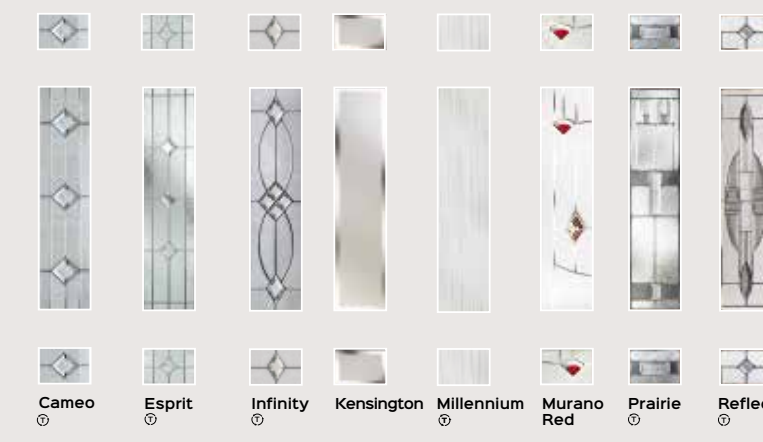

NEPTUNE GLASS

Murano available in Black, Blue, Green, Purple & Red / Yellow.