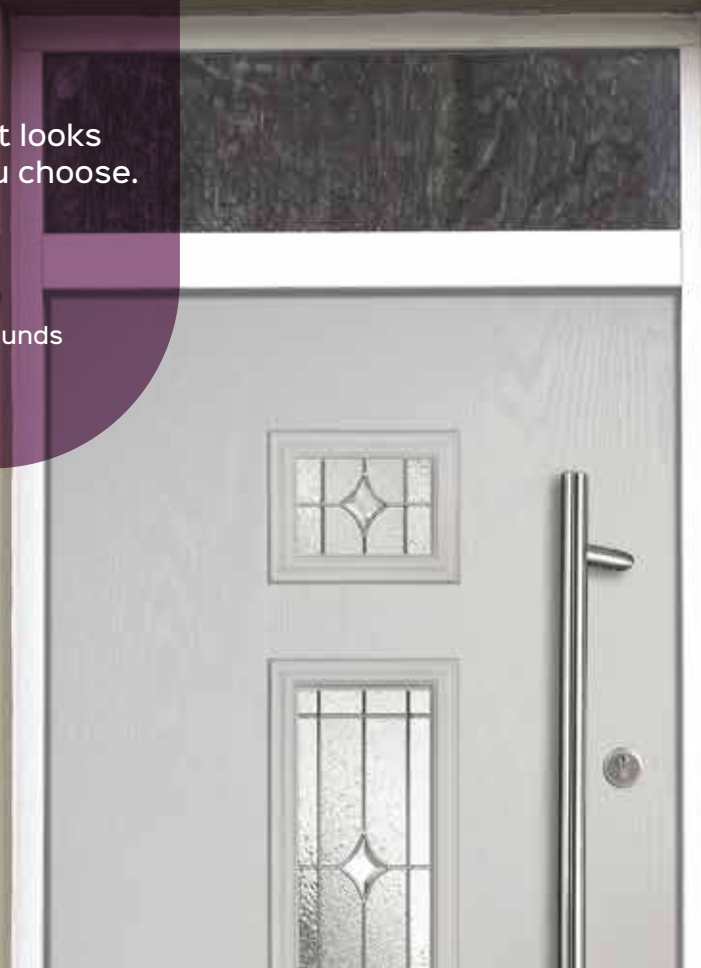

NEPTUNE

Left, Centre & Right Options

Neptune is a modern door that looks stunning whichever colour you choose. It has plenty of options too;

- Left, centre or right aligned glass
- Three surface choices
- Standard or aluminium window surrounds

(Not available on all glass designs.
Please check with your installer)

Surface Finishes