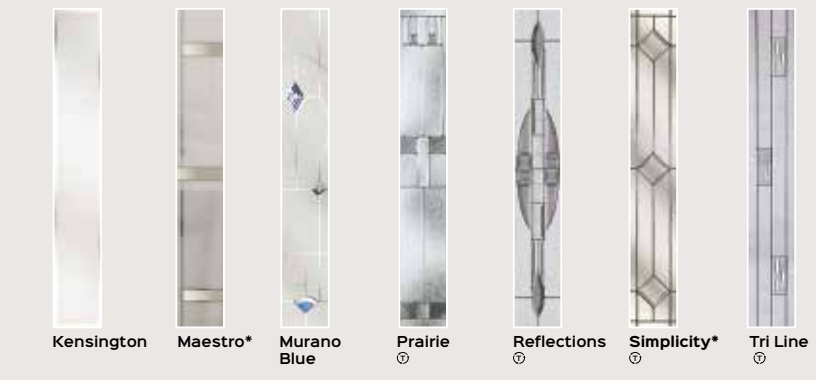

MARS & EQUINOX GLASS

Maestro* and Simplicity* are not available on the Equinox Doors.
Murano available in Black, Blue, Green, Purple & Red / Yellow.