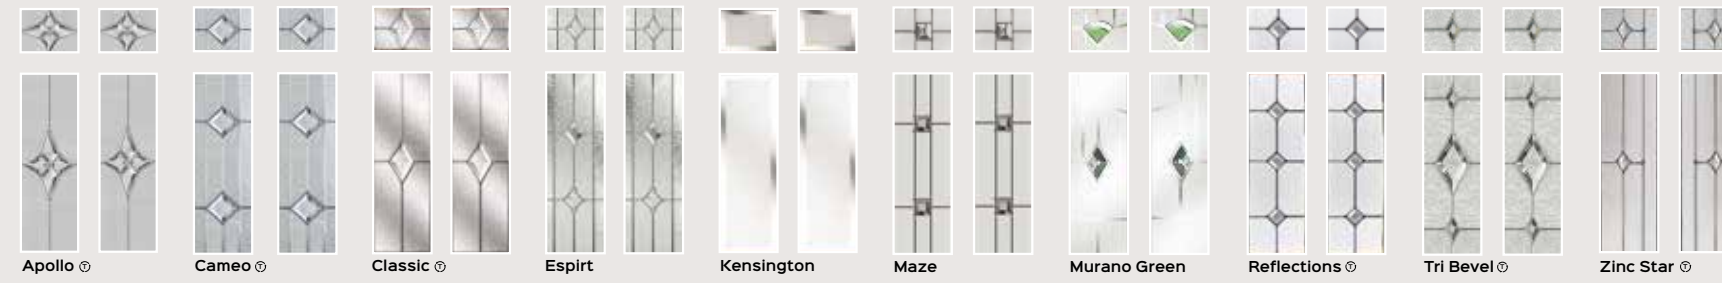

COSMOS & GALAXY GLASS

Murano available in Black, Blue, Green, Purple & Red / Yellow.