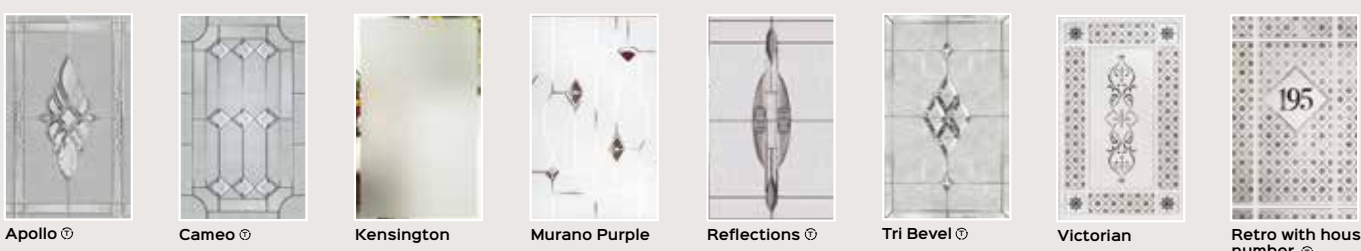

SUPER NOVA GLASS

Murano also available in Black, Blue, Green, Purple & Red / Yellow.

BACK DOOR GLASS

Venetian