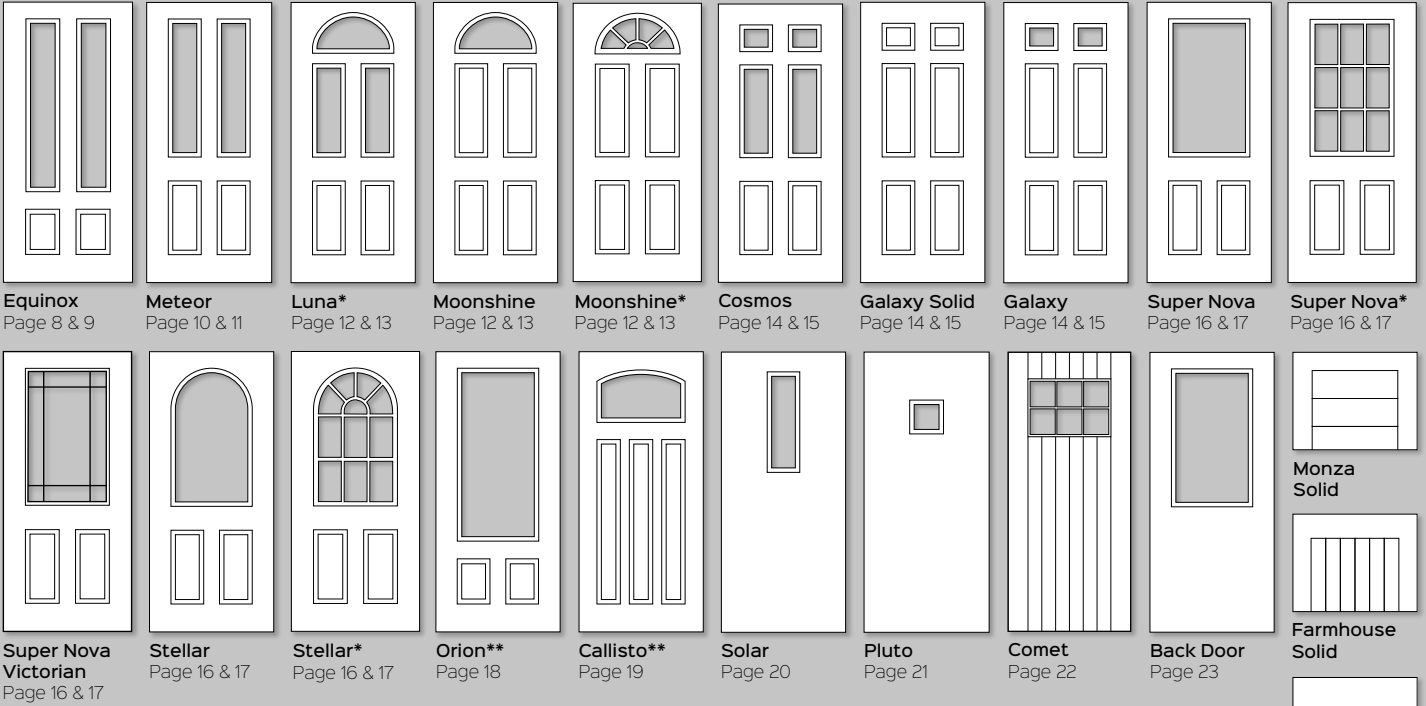

DOOR STYLES

TRADITIONAL STYLES

*Moonshine, Luna, Super Nova, and Stellar doors are available with a sunburst cassette if required.
**Orion & Callisto are not available in solid core.