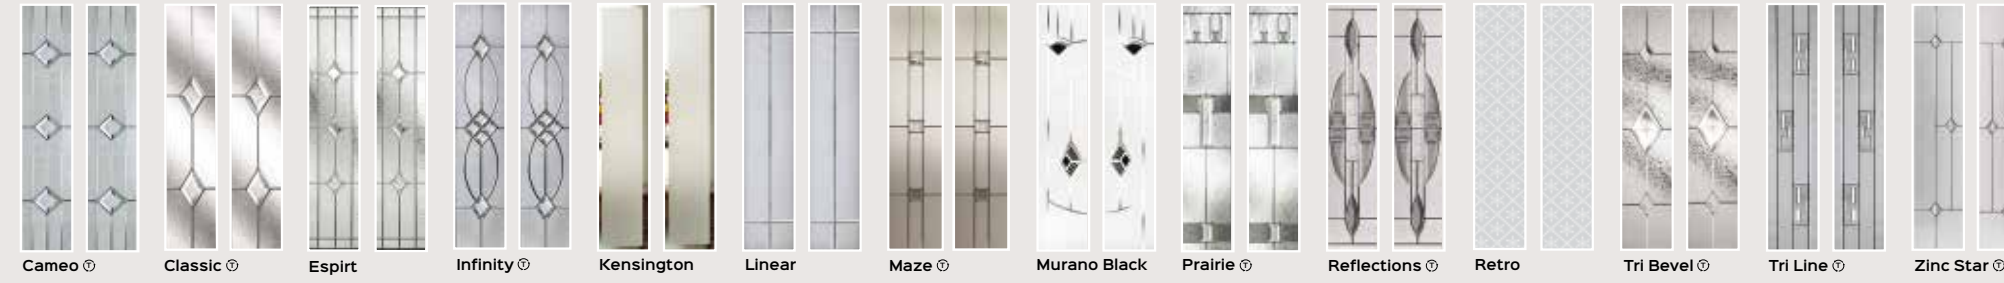

METEOR GLASS

Murano available in Black, Blue, Green, Purple & Red / Yellow.