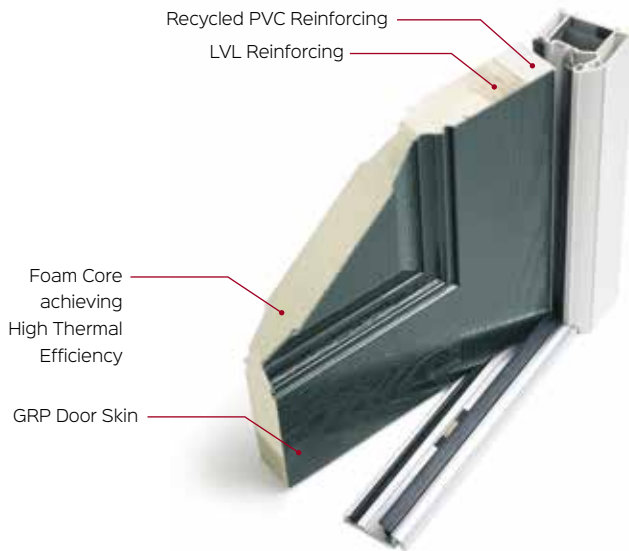

DOOR CONSTRUCTION

- All cores are manufactured with the latest technology using thick GRP (Glass Reinforced Plastic) skins.
- Doors are available in 7 standard colours and any RAL of your choice using the latest spray paint technology.
- All doors have excellent thermal efficiency with doors achieving a U-Value of 1.4 or better.
- Due to the structure and components of the door leaf, they have excellent acoustic properties.
- Tested to the latest tough standards of PAS24.
- Door leaf structure has a 25 year life expectancy.

SAPPHIRE RANGE

- Thick GRP (Glass Reinforced Plastic) skins ensure no cracking or delaminating.
- High density polyurethane core provides exceptional thermal efficiency.
- Door leaf structure has a 25 year life expectancy.
- Stability from the elements with its inner core of LVL (Laminated Veneer Lumber) encased with composite stiles and rails for protection against any water ingress.
- Composite doors are more thermally efficient than standard PVC or timber.