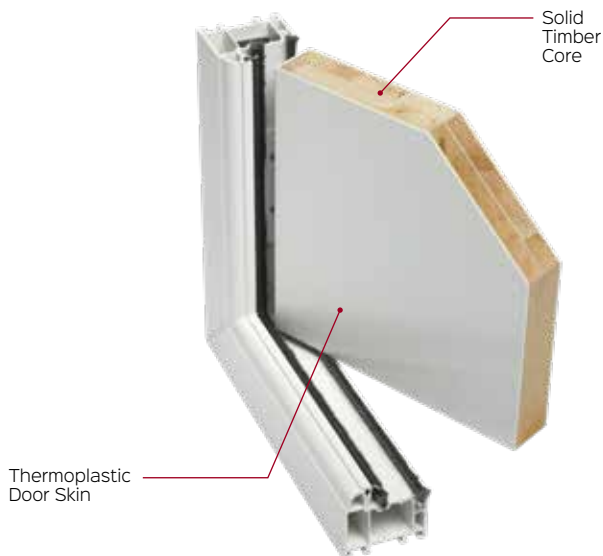

NEW DIAMOND RANGE

- Thermoplastic skin. No cracking, no-delamination 4mm thick skin.
- Encased LVL (Laminated Veneer Lumber) & hardwood stiles and rails for stability and protection against water ingress.
- 3 layered inner core of cross laminated engineered hardwood, creating a stronger, heavier and more robust door.
- Created from the best of both traditional and modern materials.

New diamond range, Callisto & Orion are not available, and the only colour options are White, Agate, Anthracite, Silver Grey-RAL7001, Slate, Pebble Grey-RAL7032, Black/Brown, Blue, Chartwell Green, Cream, Duck Egg Blue, Green, Red, Rosewood, Golden Oak, Irish Oak.