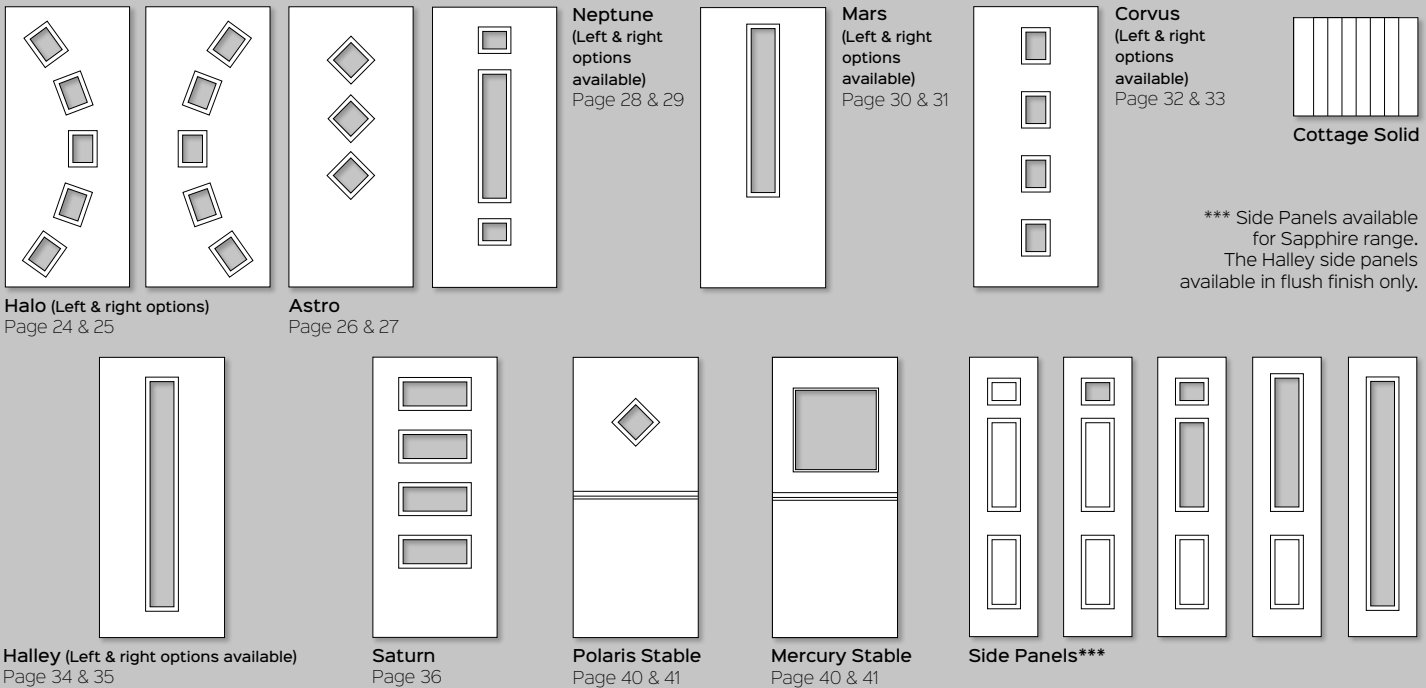

CONTEMPORARY STYLES