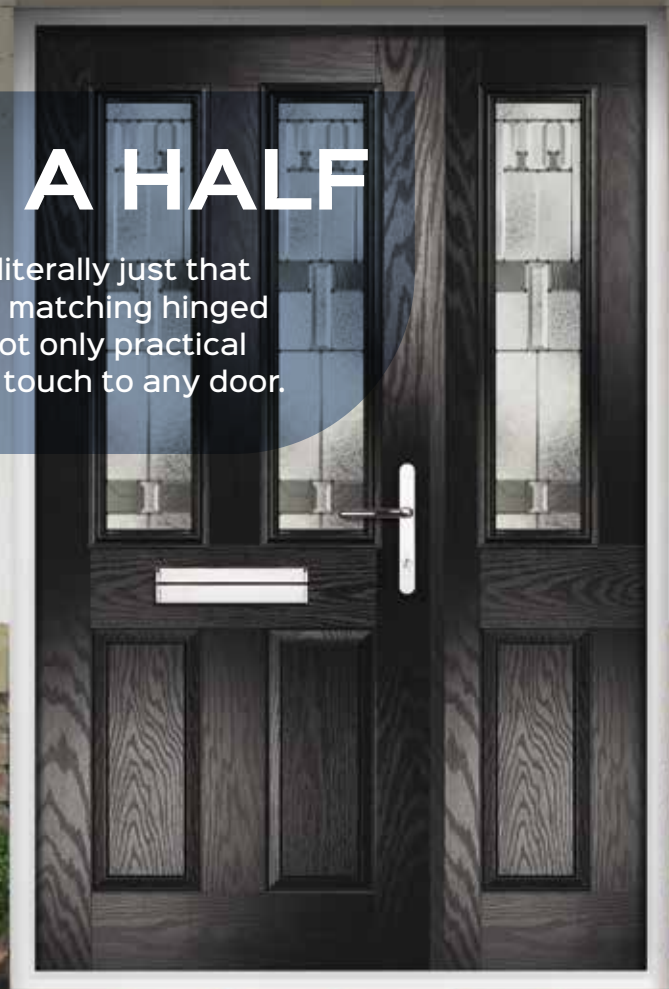

DOOR & A HALF

Our 'Door and a Half' is literally just that - a composite door plus matching hinged side panel. These are not only practical but add a super stylish touch to any door.

Door & a Half Meteor
Colour: Black
Glass: Prairie ☉
Frame: White