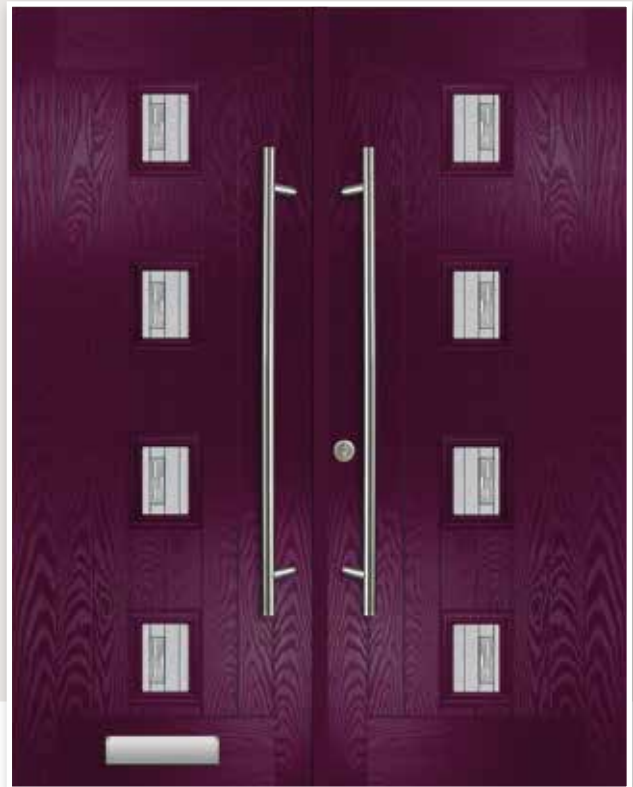

Twin Corvus 4 Farmhouse
Colour: Aubergine
Glass: Tri Line Ⓢ