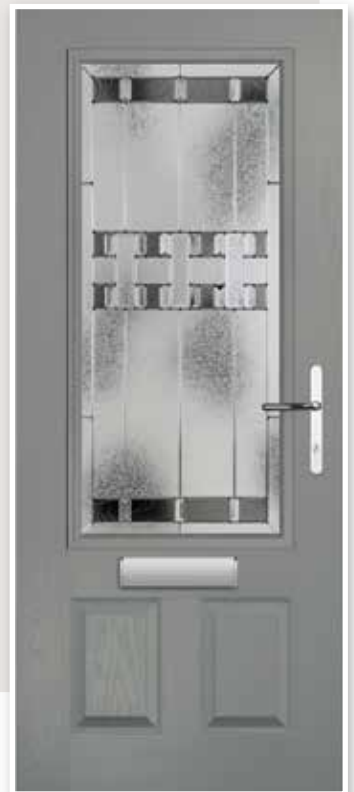

Orion
Colour: Fossil
Glass: Prairie Ⓢ

* Premium architectural letter plate.